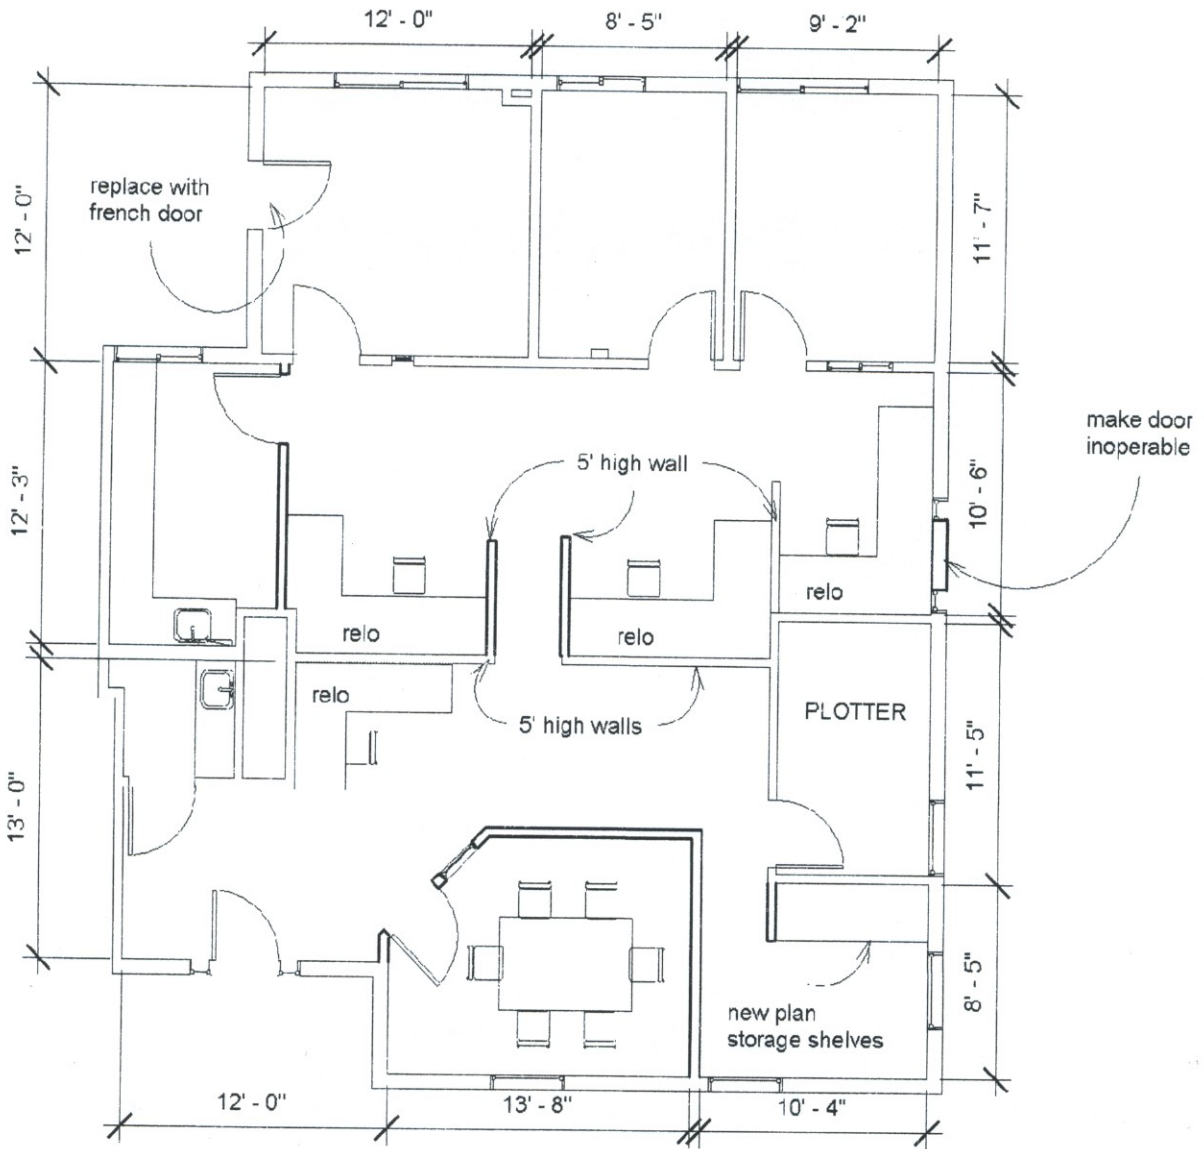

1 Perspective View

526 N Alvernon Way  
 Tucson, Arizona 85711  
 520-320-9530 fax 520-320-9574

1580 N Kolb, Sts 204 &  
 206

Anthem Equities

Perspective View

Project number	Project Number
Date	5/10/2004
Drawn by	jdk
Revision Date	n/a

A104

Scale

1 Proposed  
1/8" = 1'-0"

526 N Alvernon Way  
Tucson, Arizona 85711  
520-320-9530 fax 520-320-9574

1580 N Kolb Road, Sts  
204 & 206  
PH Mechanical  
Engineering

Proposed Layout

Project number	n/a	A103
Date	7/22/2004	
Drawn by	jdk	
Revision Date	n/a	Scale 1/8" = 1'-0"